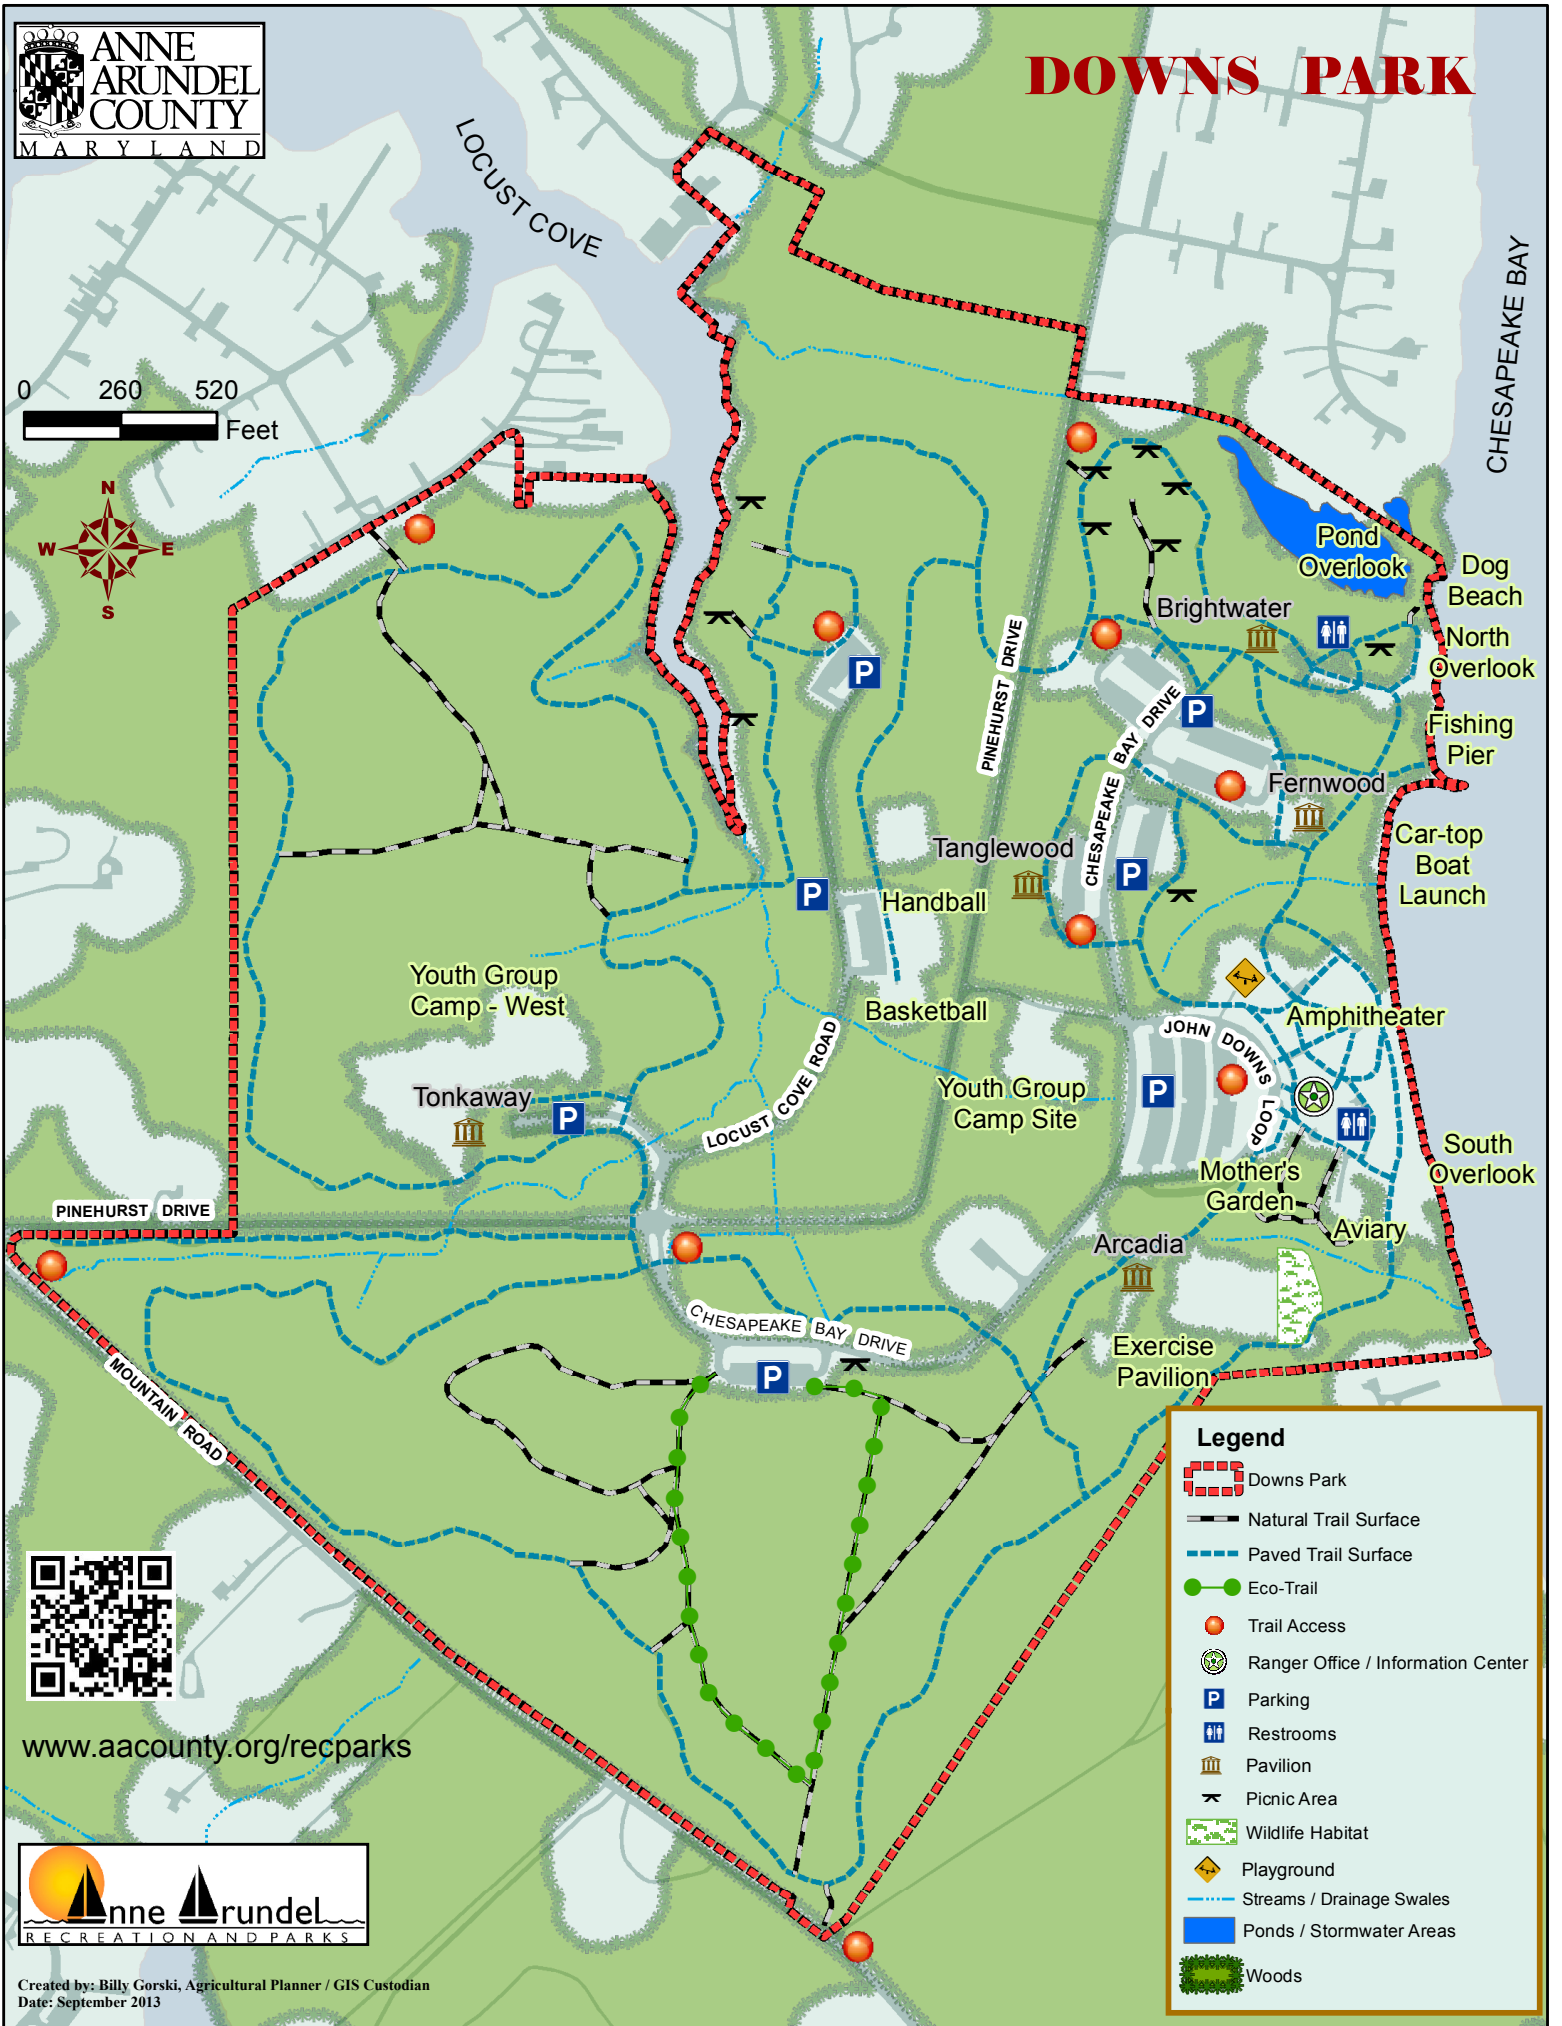

DOWN'S PARK

Legend

- Downs Park
- Natural Trail Surface
- Paved Trail Surface
- Eco-Trail
- Trail Access
- Ranger Office / Information Center
- Parking
- Restrooms
- Pavilion
- Picnic Area
- Wildlife Habitat
- Playground
- Streams / Drainage Swales
- Ponds / Stormwater Areas
- Woods

www.aacounty.org/recparks