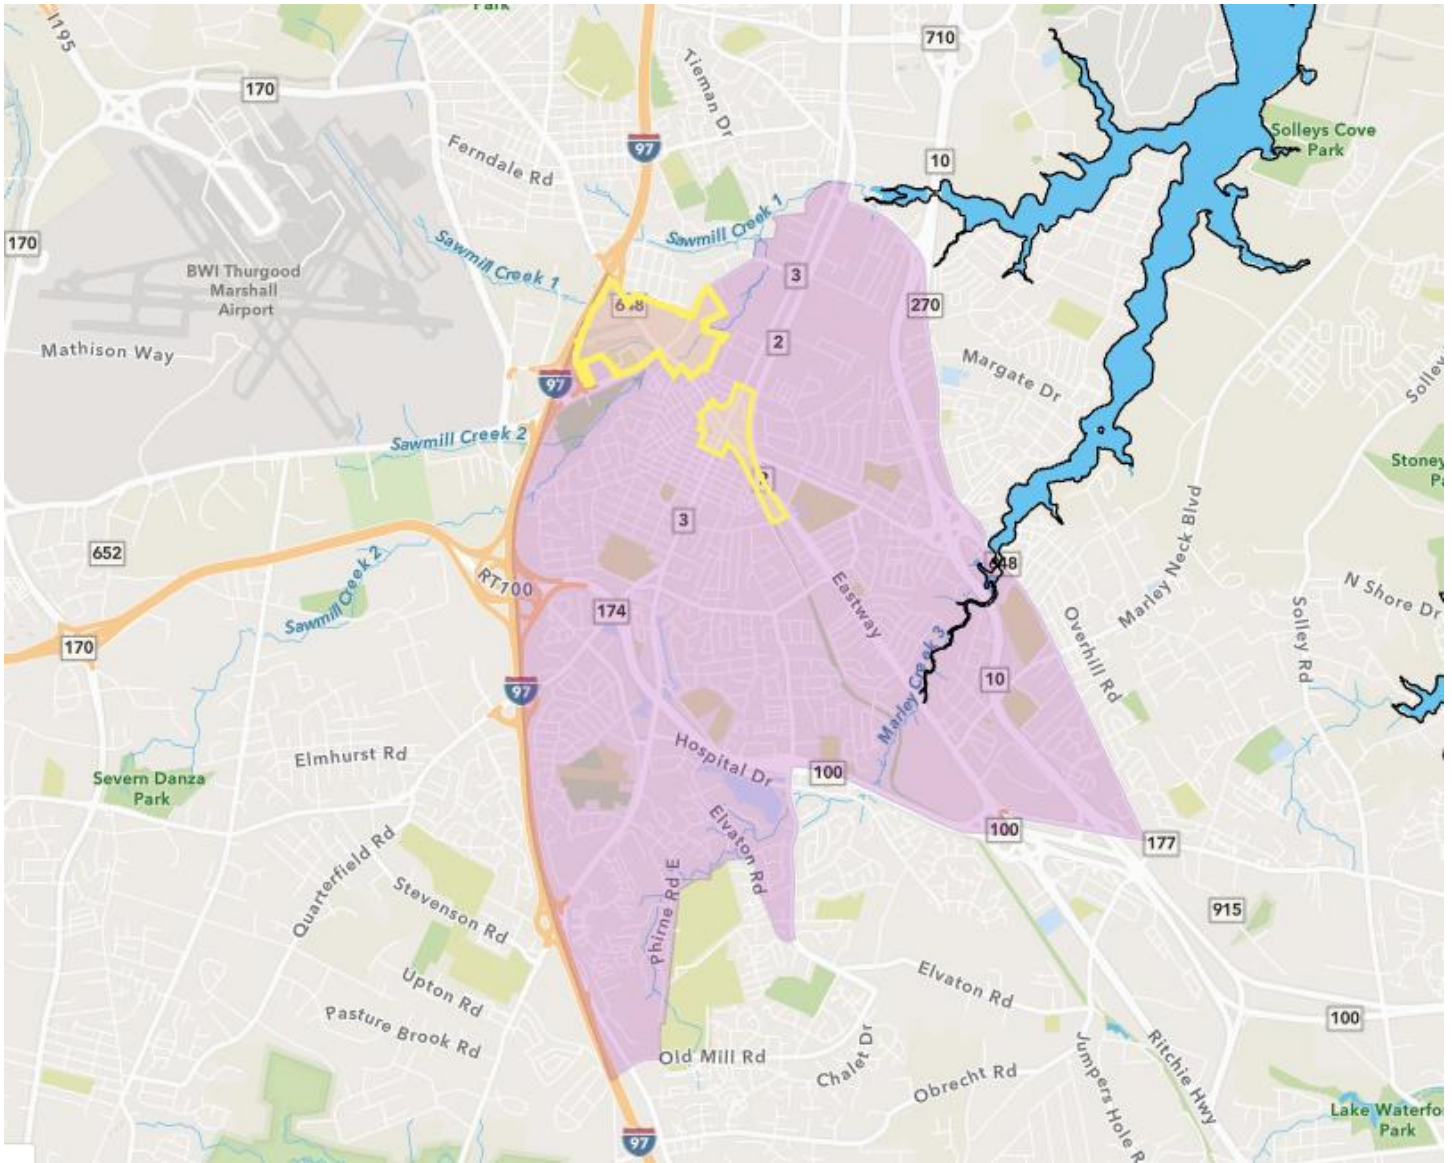

Bill 94-21

Glen Burnie Sustainable Community Overlay Area in purple
with TOD Development Policy Area and TC Zoning Area in yellow

**Glen Burnie Sustainable Community Overlay Area in purple
with overlapping TOD Development Policy Area in yellow**

**Glen Burnie Sustainable Community Overlay Area in purple
with overlapping Town Center Zoning in yellow**