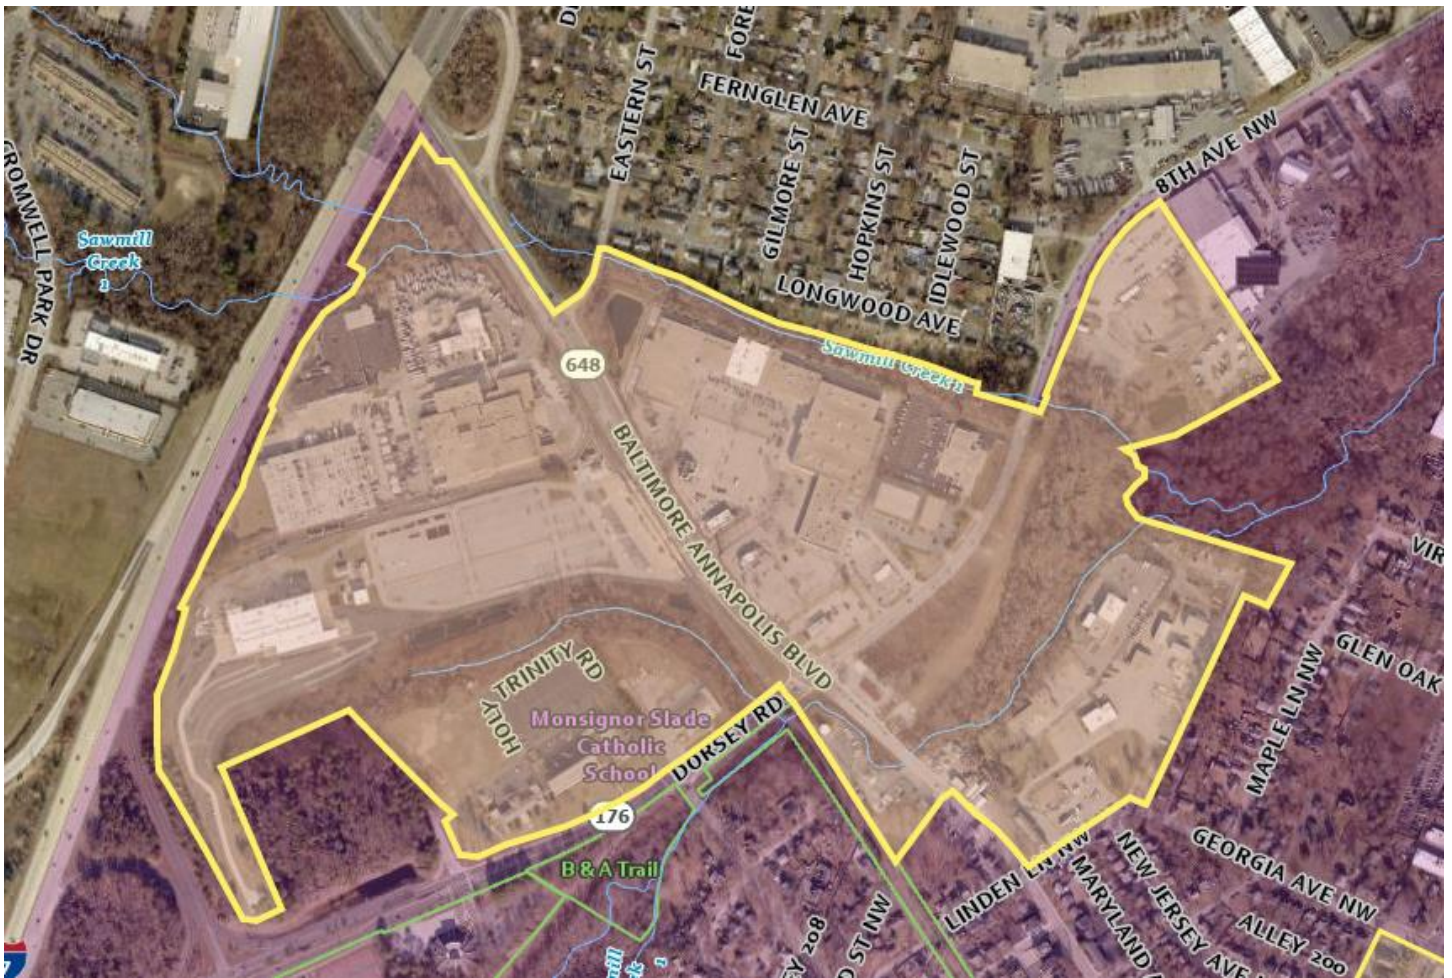

Bill 94-21

Glen Burnie Sustainable Community Overlay Area in purple
with TOD Development Policy Area and TC Zoning Area in yellow

**Glen Burnie Sustainable Community Overlay Area in purple
with overlapping TOD Development Policy Area in yellow**

**Glen Burnie Sustainable Community Overlay Area in purple
with overlapping Town Center Zoning in yellow**