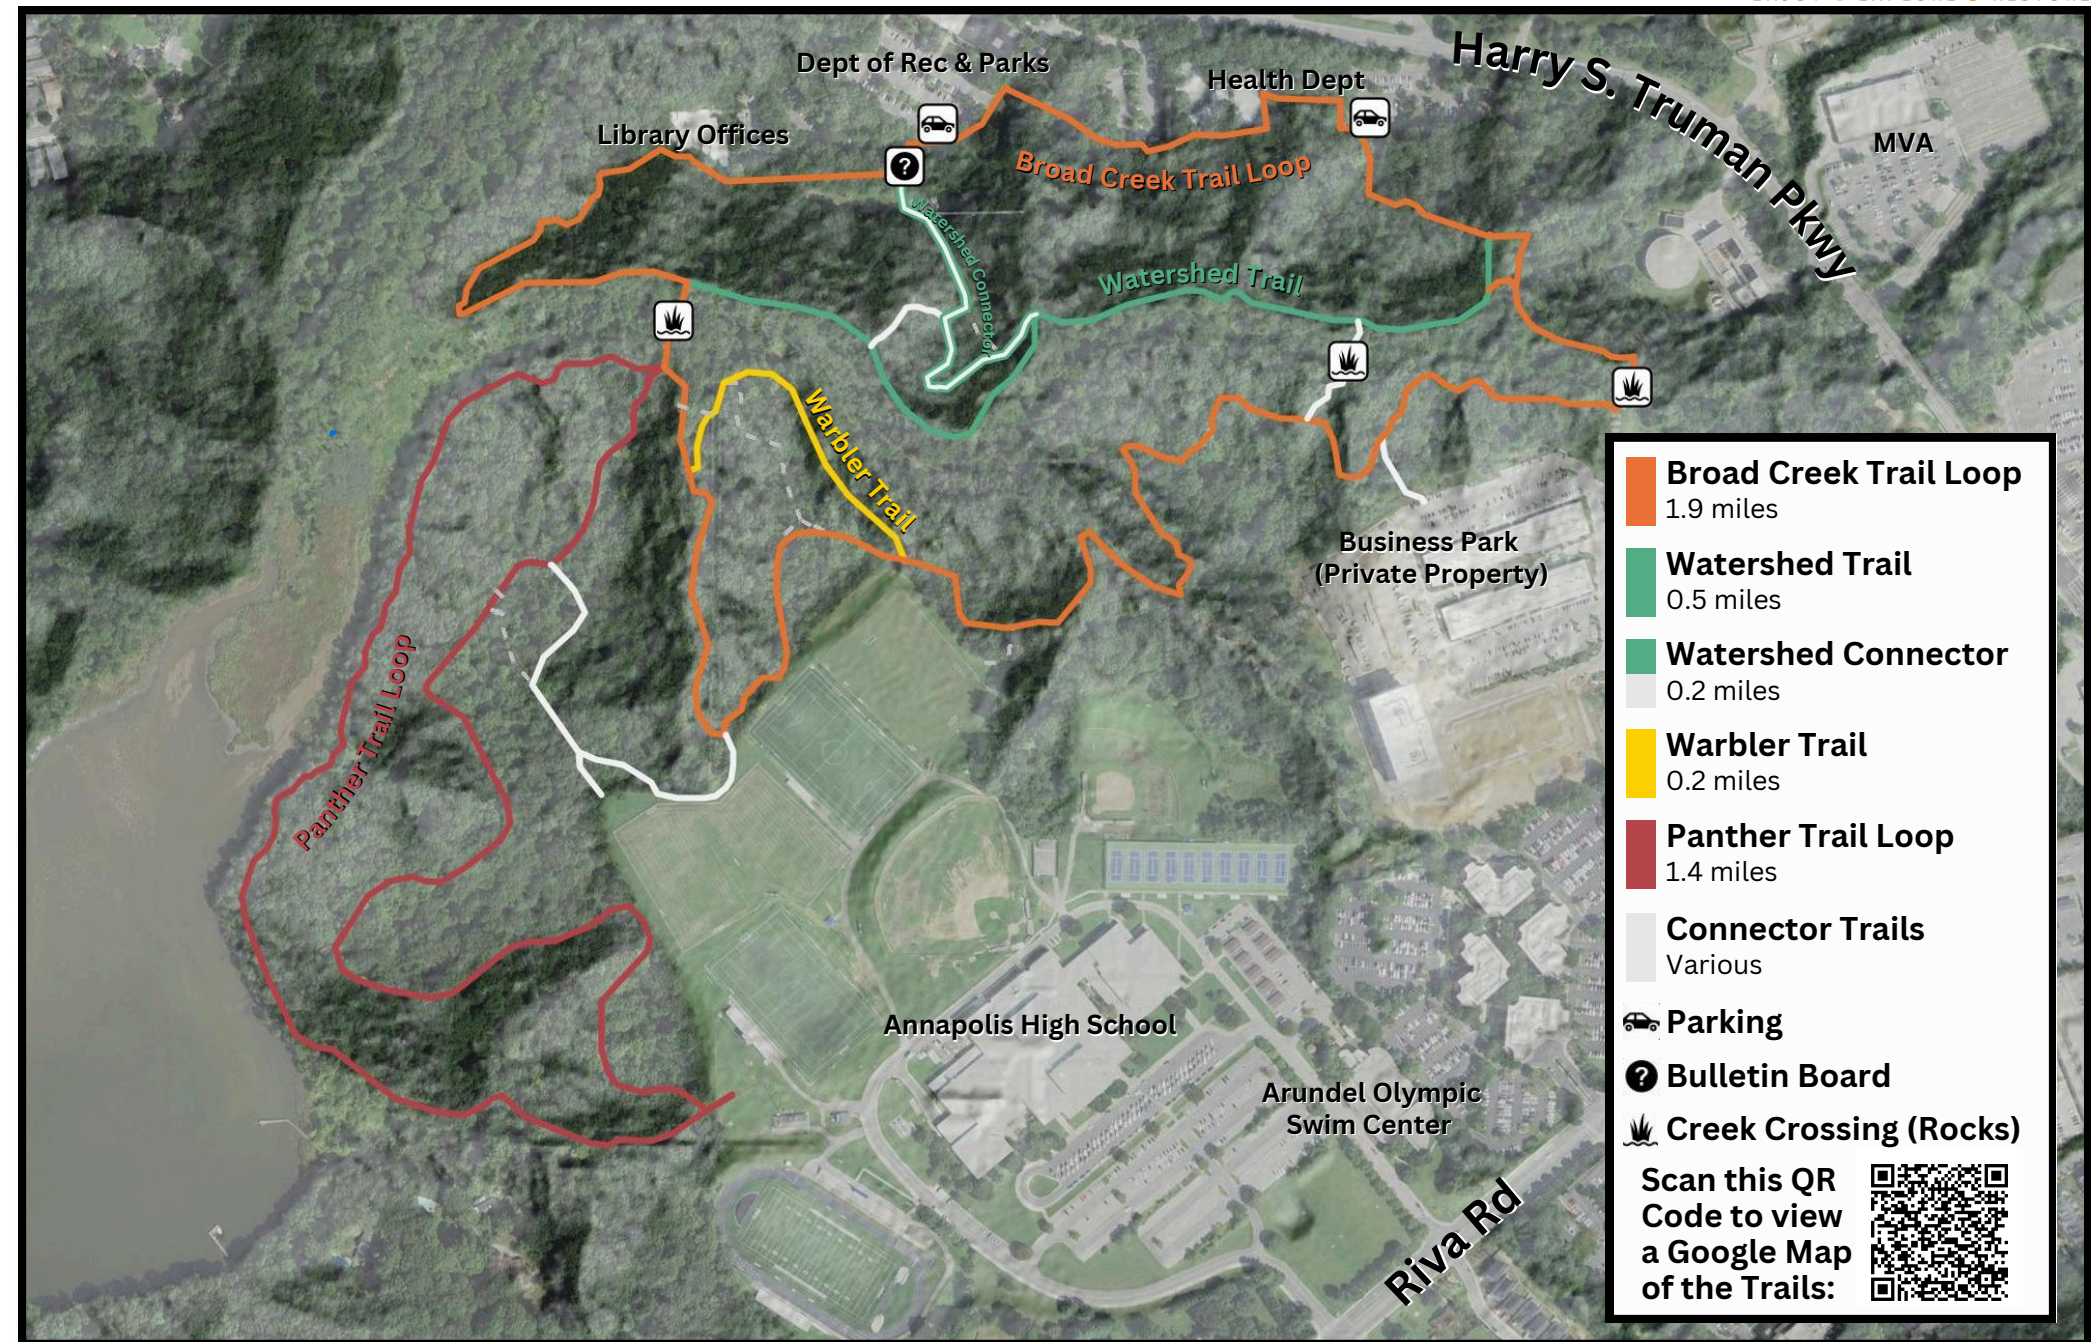

# BROAD CREEK PARK

## ANNAPOLIS, MARYLAND

	<b>Broad Creek Trail Loop</b> 1.9 miles
	<b>Watershed Trail</b> 0.5 miles
	<b>Watershed Connector</b> 0.2 miles
	<b>Warbler Trail</b> 0.2 miles
	<b>Panther Trail Loop</b> 1.4 miles
	<b>Connector Trails</b> Various
	<b>Parking</b>
	<b>Bulletin Board</b>
	<b>Creek Crossing (Rocks)</b>
Scan this QR Code to view a Google Map of the Trails:	
	

Mercator Projection  
WGS84  
UTM Zone 18S