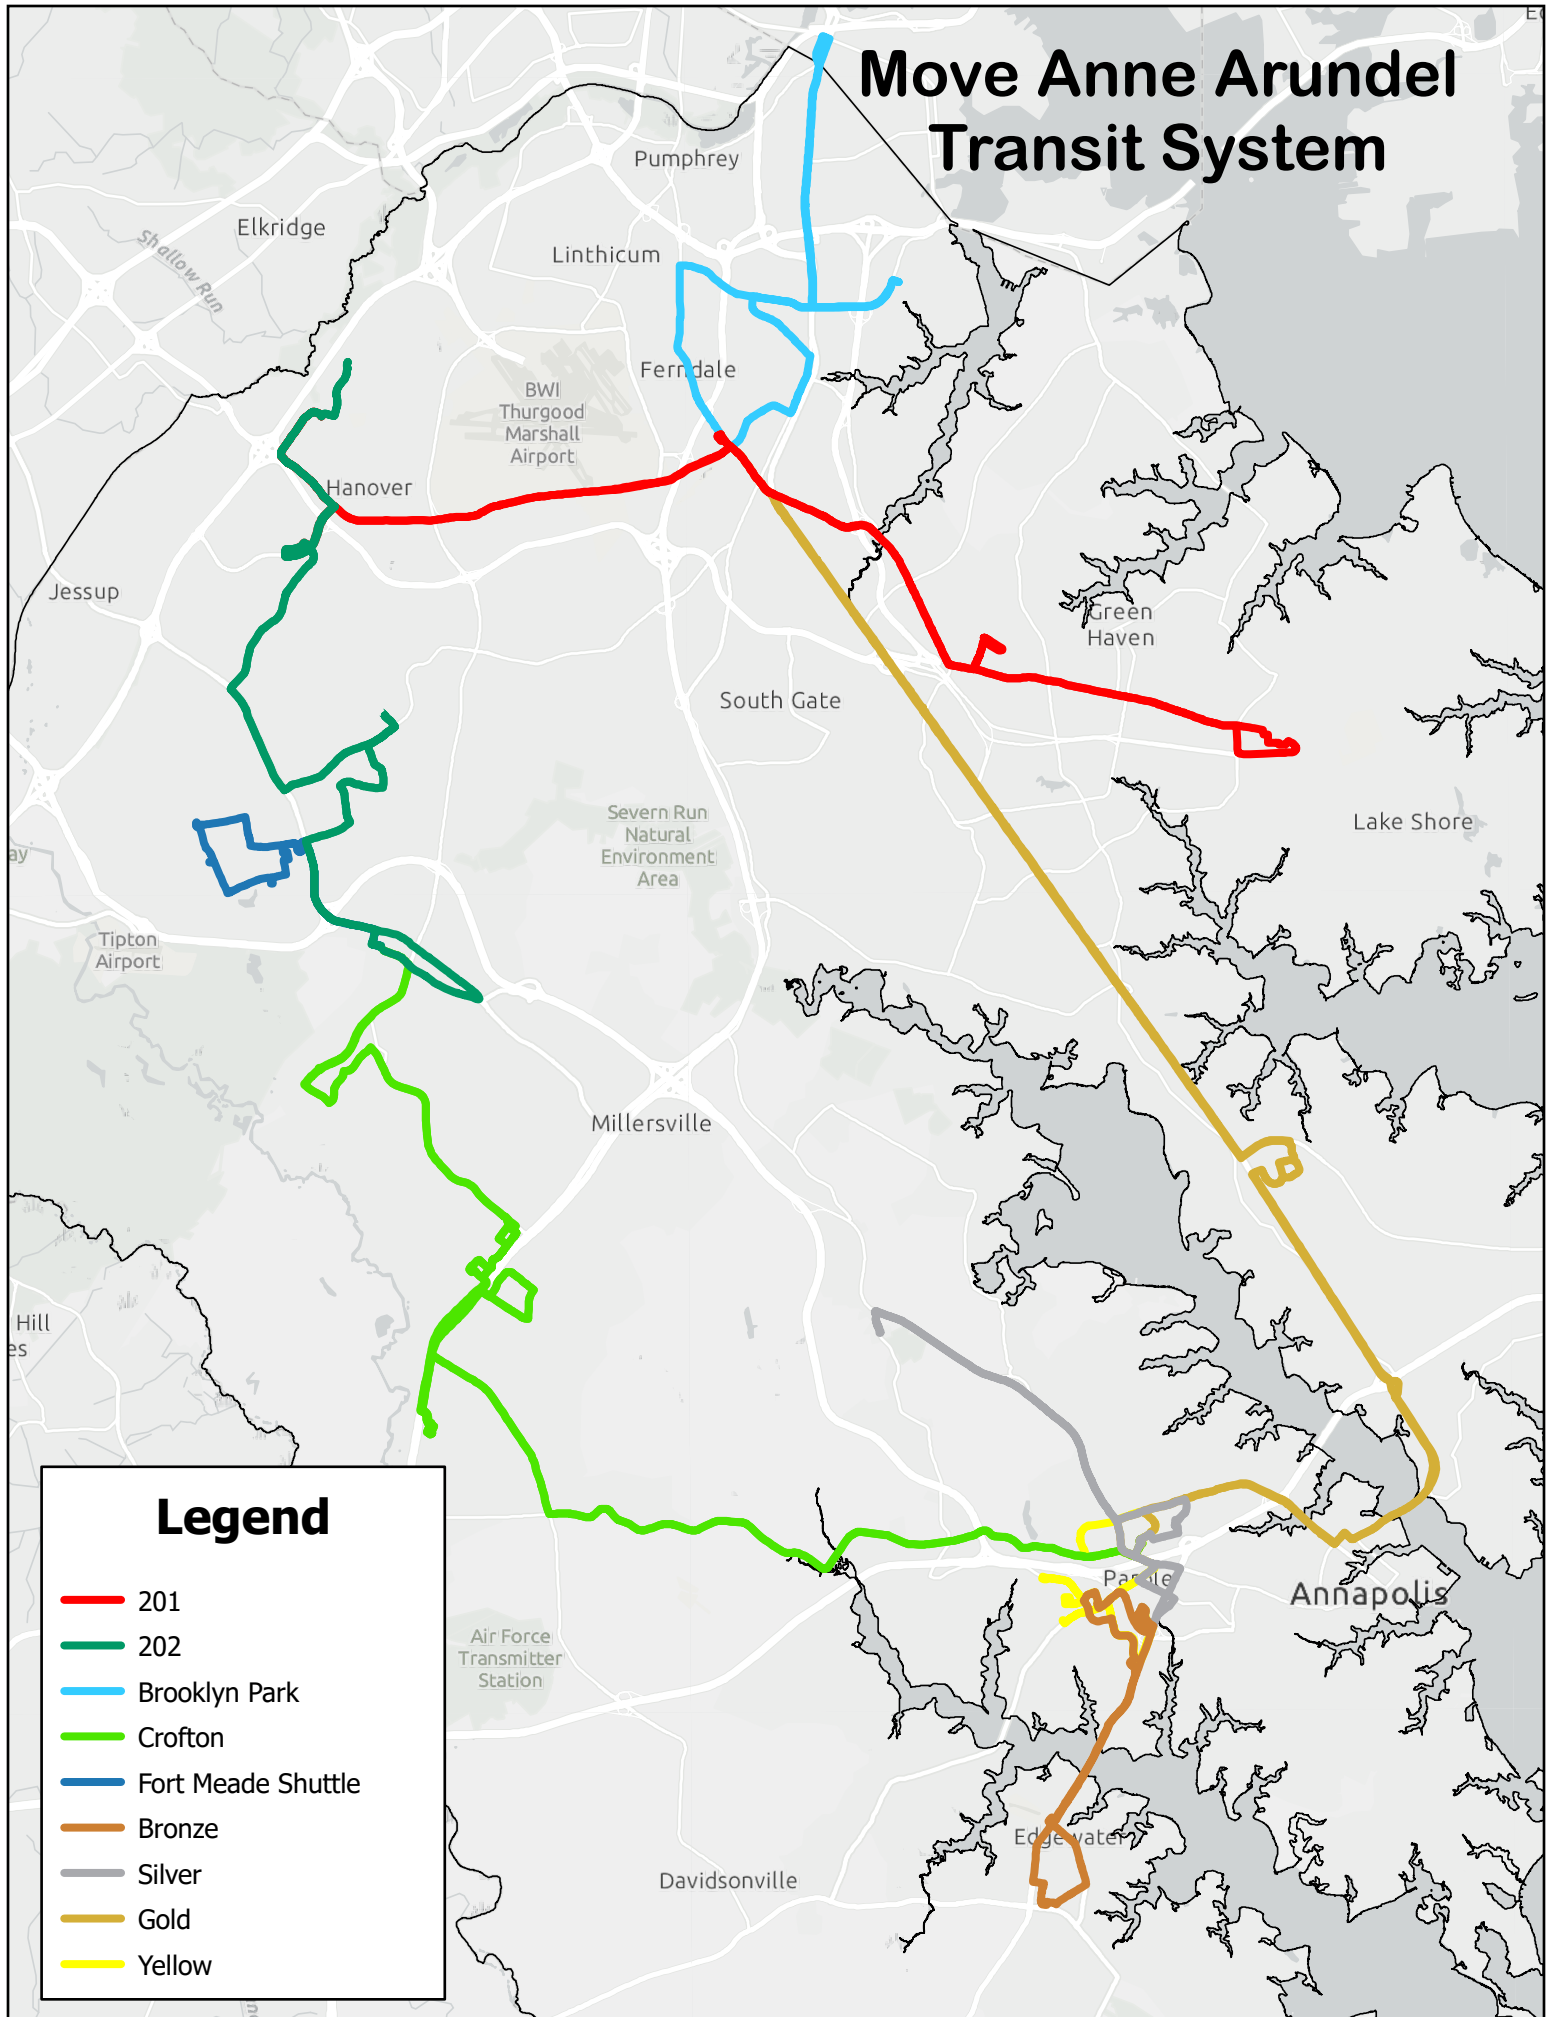

Move Anne Arundel Transit System

Legend

- 201
- 202
- Brooklyn Park
- Crofton
- Fort Meade Shuttle
- Bronze
- Silver
- Gold
- Yellow