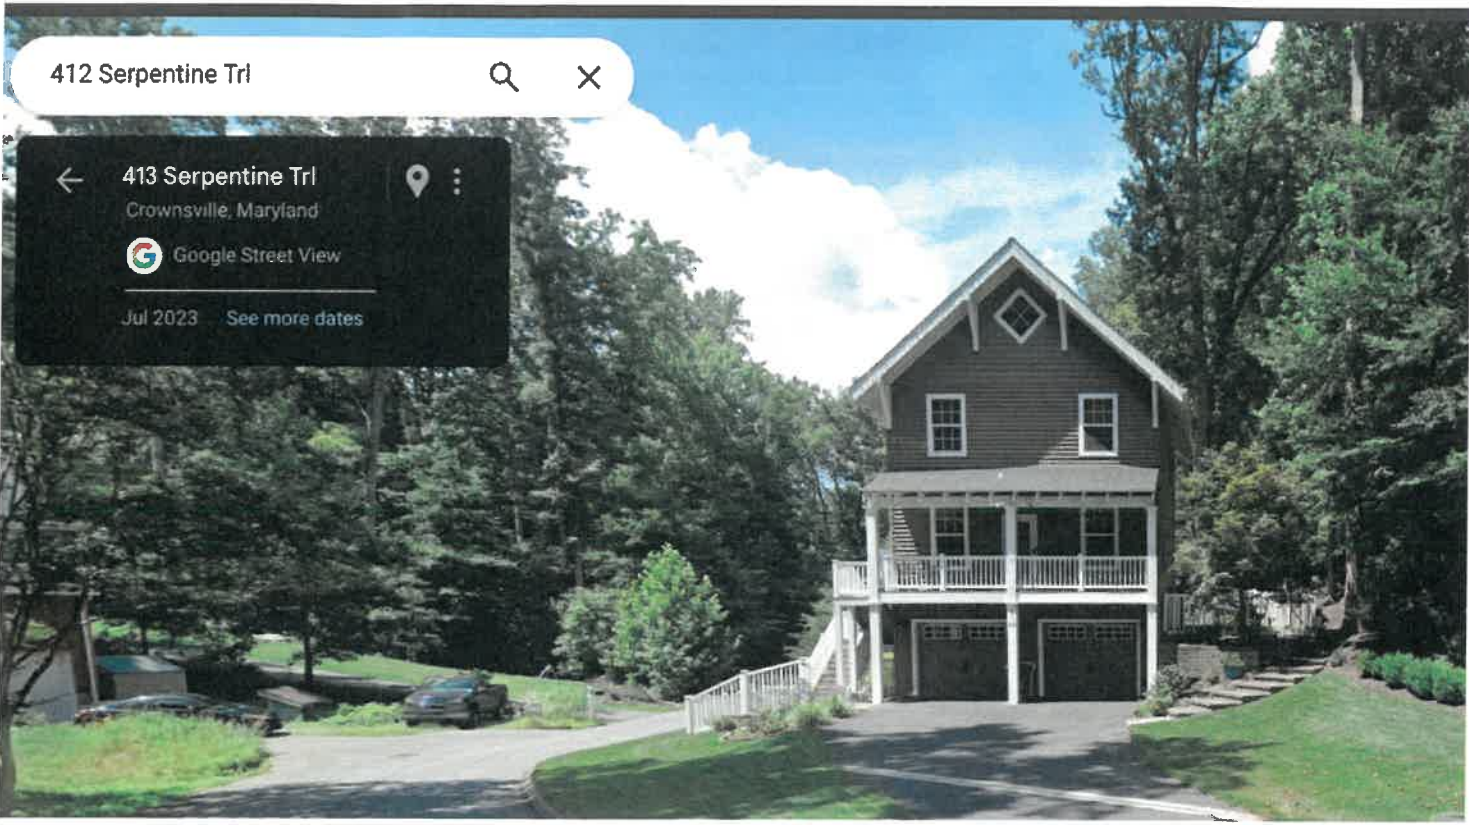

APP. EXHIBIT# 1
CASE: 2024-0180-V
DATE: 12/17/24

412 Serpentine Trl

← 413 Serpentine Trl
 Crownsville, Maryland

Google Street View

Jul 2023 [See more dates](#)