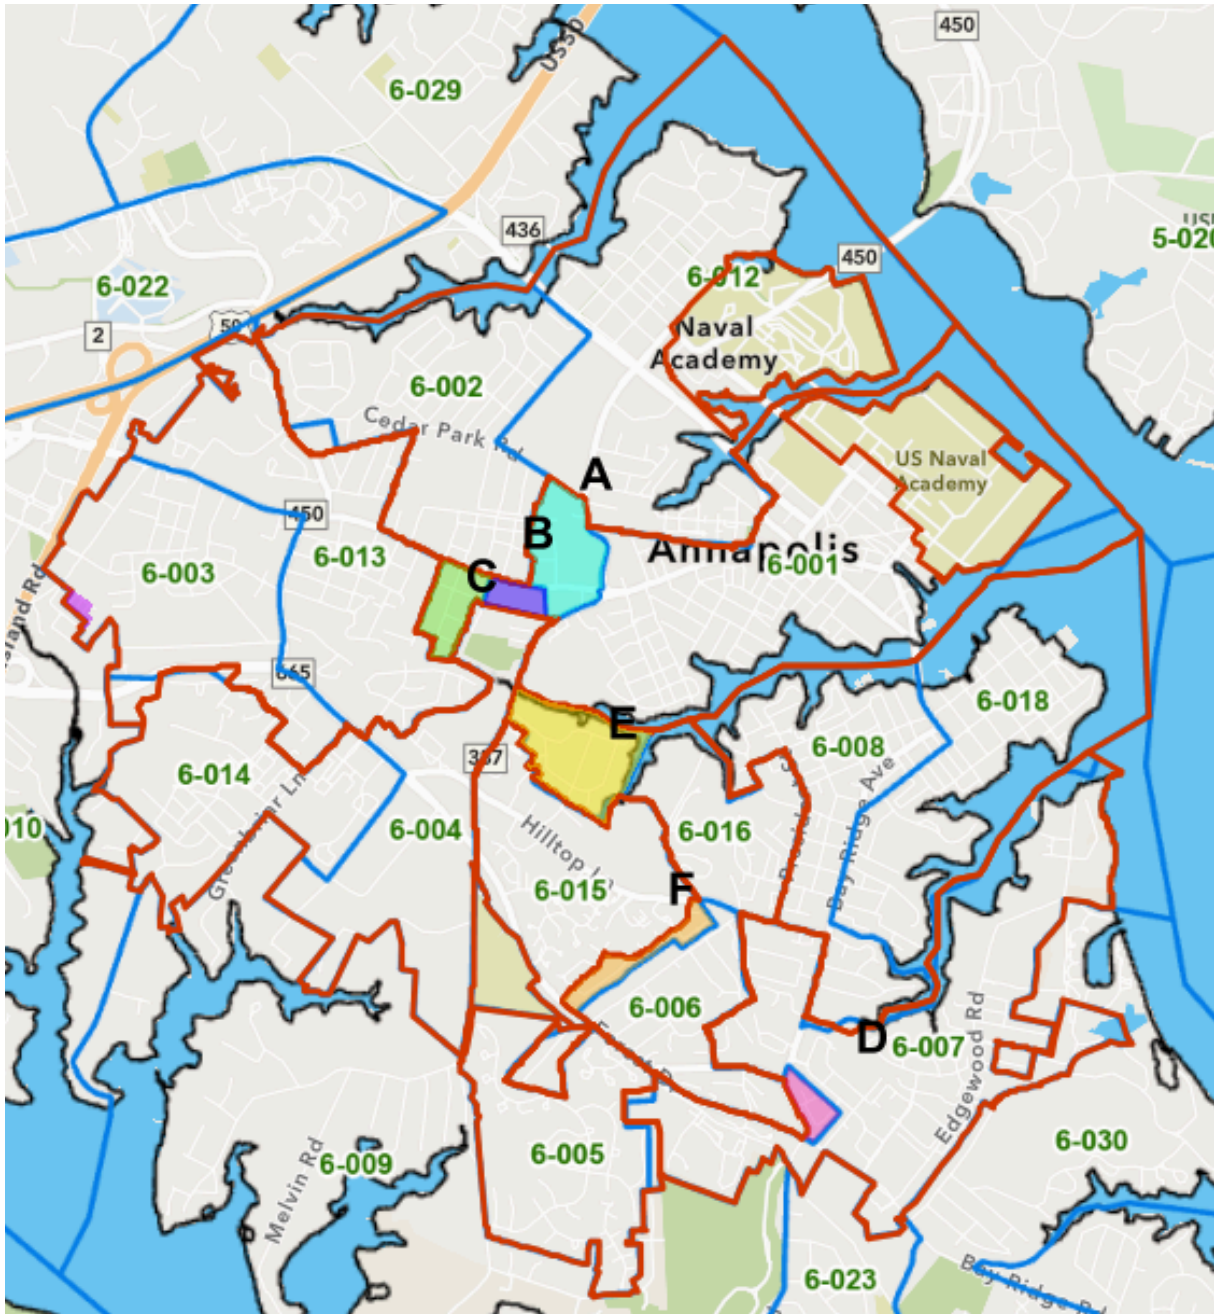

Proposed Changed to Precinct Boundaries

Red Border shows new City of Annapolis ward boundaries

Blue Border shows existing precinct boundaries

Colored sections show areas with precinct boundary changes:

- | | |
|-----------|--------------------------|
| A. Aqua | 06-012 changed to 06-001 |
| B. Purple | 06-004 changed to 06-001 |
| C. Green | 06-013 changed to 06-001 |
| D. Pink | 06-006 changed to 06-007 |
| E. Yellow | 06-001 changed to 06-016 |
| F. Orange | 06-006 changed to 06-015 |

2024 Precinct Boundaries & Former City of Annapolis Ward Boundaries

Red line shows precinct boundaries

WARD	PRECINCT(S)
1	06-001
2	06-002 & 06-012
3	06-003 & 06-013
4	06-004 & 06-014
5	06-005 & 06-015
6	06-006 & 06-016
7	06-007
8	06-008 & 06-018

2024 Precinct Boundaries and Updated City of Annapolis Ward Boundaries

Red line shows precinct boundaries

WARD	PRECINCT(S)
1	06-001
2	06-002 & 06-012
3	06-003 & 06-013
4	06-004 & 06-014
5	06-005 & 06-015
6	06-006 & 06-016
7	06-007
8	06-008 & 06-018

Annapolis Redistricting -
Adjusting Precinct Boundaries to Match City of Annapolis Ward Boundaries