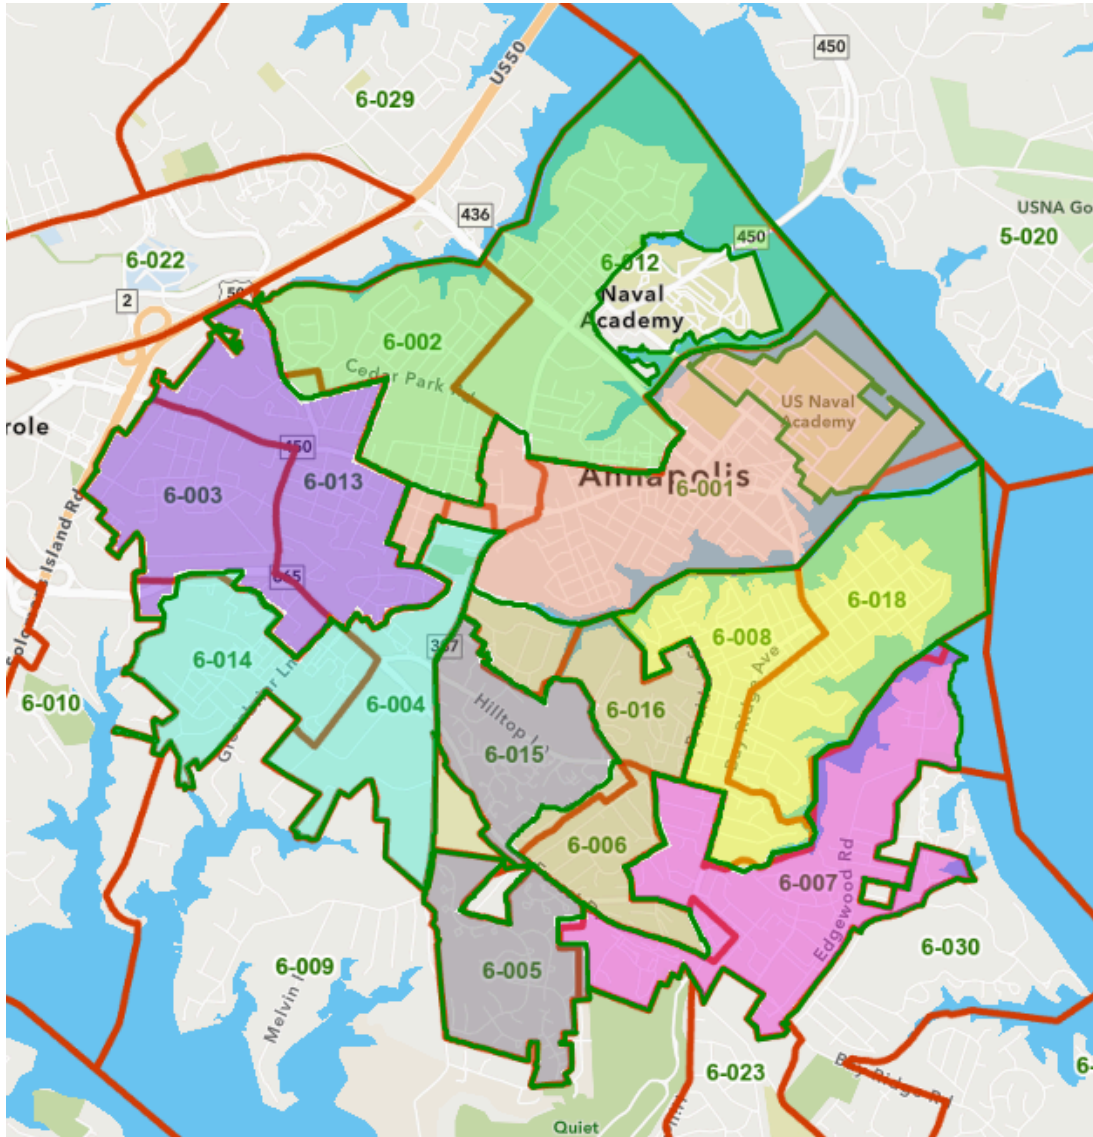

Proposed Changed to Precinct Boundaries

Red Border shows new City of Annapolis ward boundaries

Blue Border shows existing precinct boundaries

Colored sections show areas with precinct boundary changes:

- | | |
|-----------|--------------------------|
| A. Aqua | 06-012 changed to 06-001 |
| B. Purple | 06-004 changed to 06-001 |
| C. Green | 06-013 changed to 06-001 |
| D. Pink | 06-006 changed to 06-007 |
| E. Yellow | 06-001 changed to 06-016 |
| F. Orange | 06-006 changed to 06-015 |

2024 Precinct Boundaries & Former City of Annapolis Ward Boundaries

Red line shows precinct boundaries

WARD	PRECINCT(S)
1	06-001
2	06-002 & 06-012
3	06-003 & 06-013
4	06-004 & 06-014
5	06-005 & 06-015
6	06-006 & 06-016
7	06-007
8	06-008 & 06-018

2024 Precinct Boundaries and Updated City of Annapolis Ward Boundaries

Red line shows precinct boundaries

WARD	PRECINCT(S)
1	06-001
2	06-002 & 06-012
3	06-003 & 06-013
4	06-004 & 06-014
5	06-005 & 06-015
6	06-006 & 06-016
7	06-007
8	06-008 & 06-018

Annapolis Redistricting -
Adjusting Precinct Boundaries to Match City of Annapolis Ward Boundaries