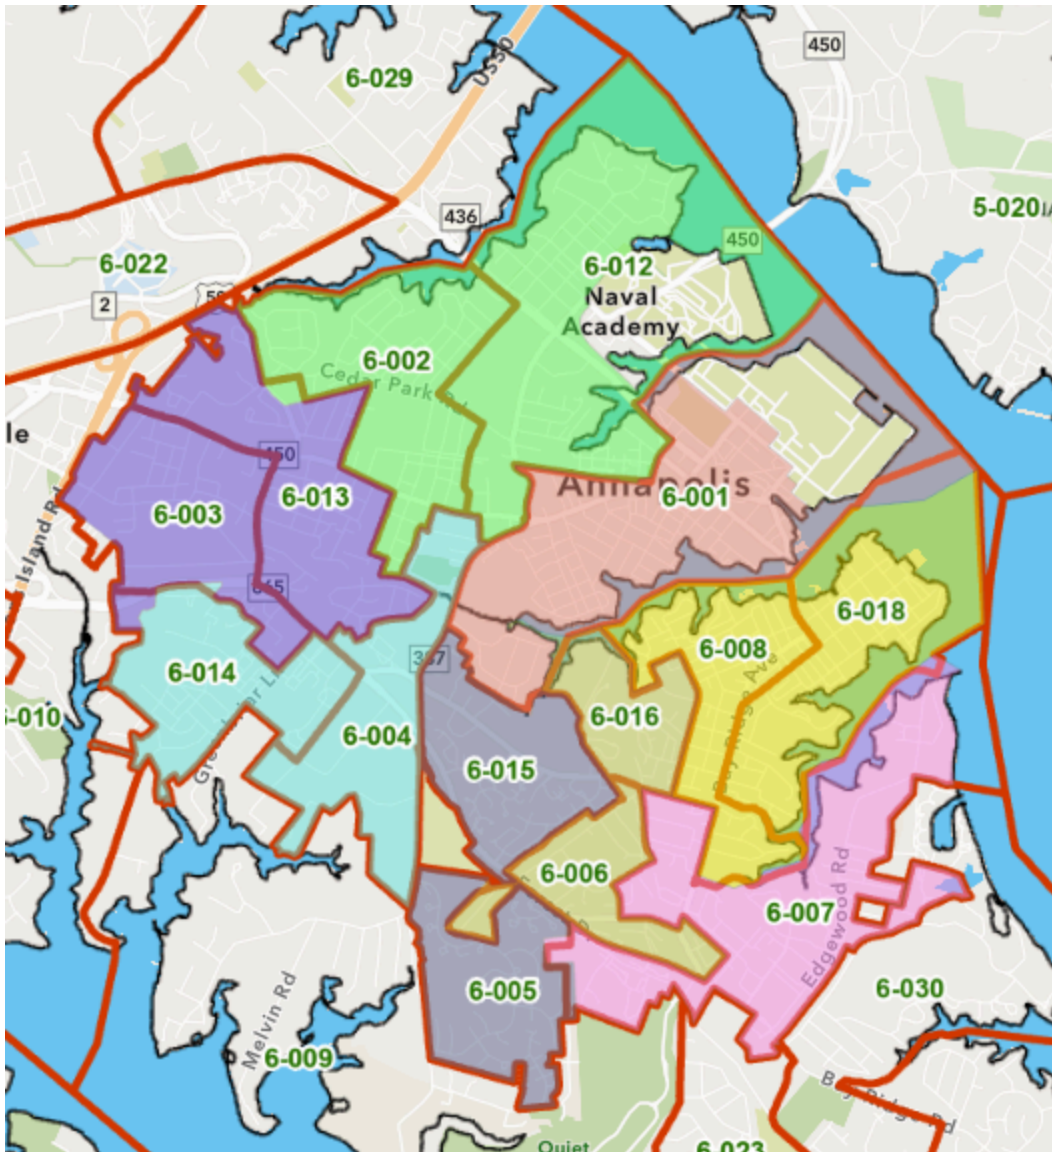

Proposed Changed to Precinct Boundaries

Red Border shows new City of Annapolis ward boundaries

Blue Border shows existing precinct boundaries

Colored sections show areas with precinct boundary changes:

- | | |
|-----------|--------------------------|
| A. Aqua | 06-012 changed to 06-001 |
| B. Purple | 06-004 changed to 06-001 |
| C. Green | 06-013 changed to 06-001 |
| D. Pink | 06-006 changed to 06-007 |
| E. Yellow | 06-001 changed to 06-016 |
| F. Orange | 06-006 changed to 06-015 |

2024 Precinct Boundaries & Former City of Annapolis Ward Boundaries

Red line shows precinct boundaries

WARD	PRECINCT(S)
1	06-001
2	06-002 & 06-012
3	06-003 & 06-013
4	06-004 & 06-014
5	06-005 & 06-015
6	06-006 & 06-016
7	06-007
8	06-008 & 06-018

2024 Precinct Boundaries and Updated City of Annapolis Ward Boundaries

Red line shows precinct boundaries

WARD	PRECINCT(S)
1	06-001
2	06-002 & 06-012
3	06-003 & 06-013
4	06-004 & 06-014
5	06-005 & 06-015
6	06-006 & 06-016
7	06-007
8	06-008 & 06-018

Annapolis Redistricting -
Adjusting Precinct Boundaries to Match City of Annapolis Ward Boundaries