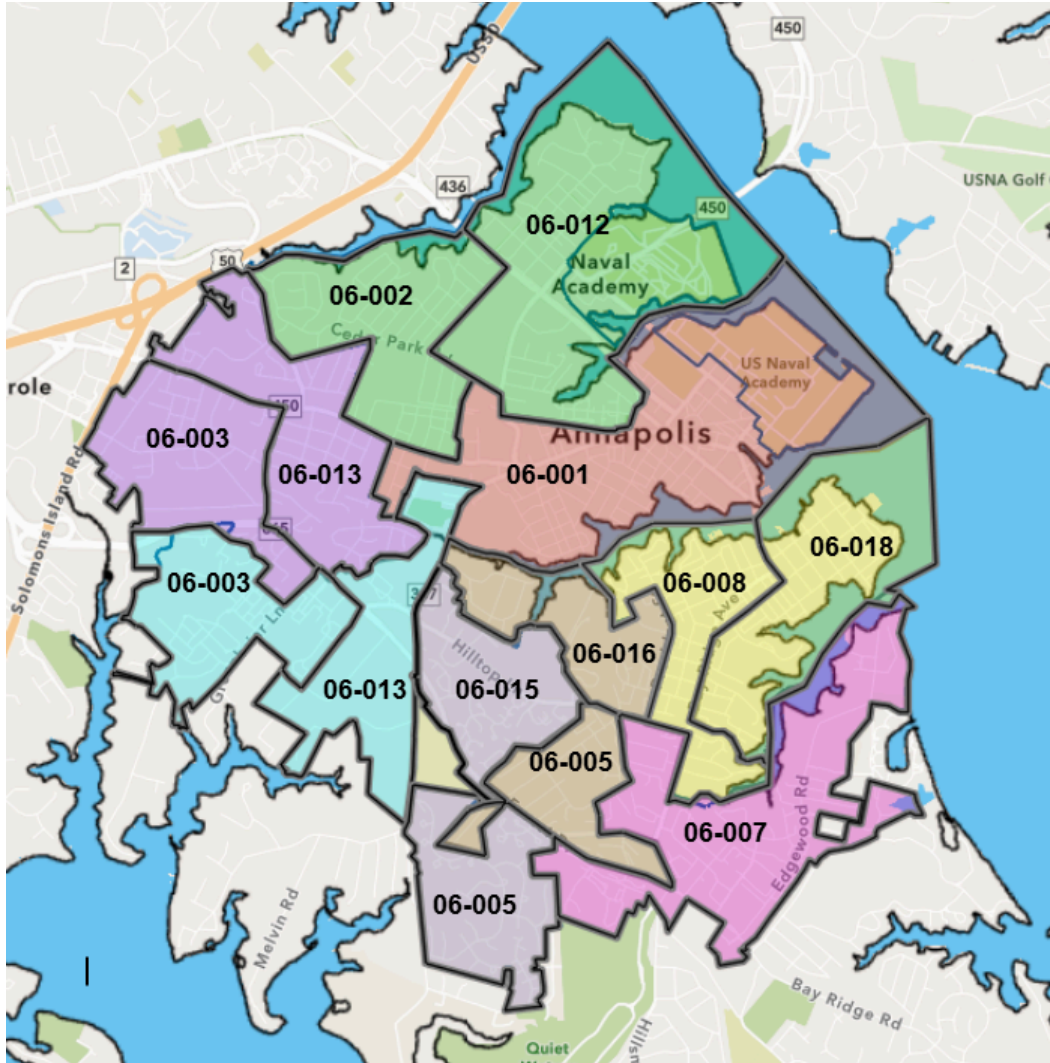

Proposed Voter Precinct Map with Updated City of Annapolis Ward Map

WARD	PRECINCT(S)
1	06-001
2	06-002 & 06-012
3	06-003 & 06-013
4	06-004 & 06-014
5	06-005 & 06-015
6	06-006 & 06-016
7	06-007
8	06-008 & 06-018